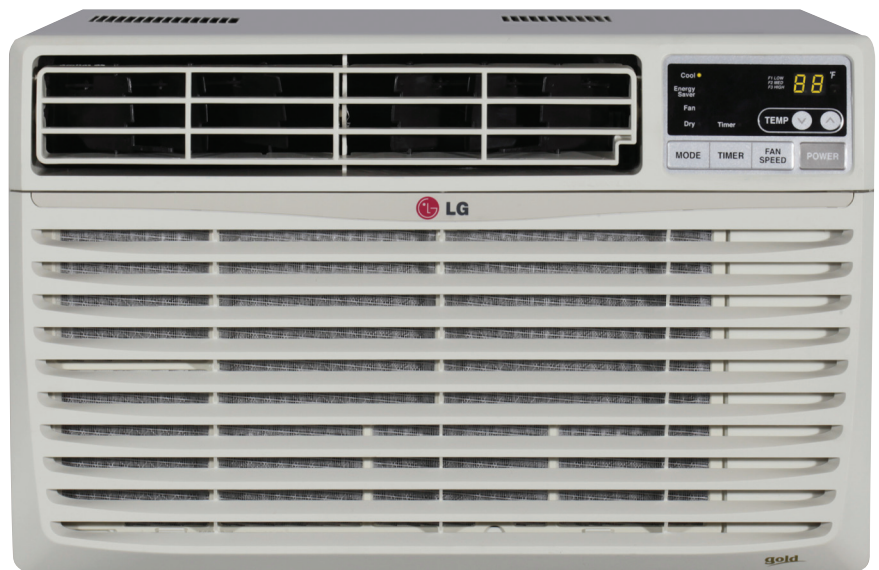

AIR CONDITIONER

L1010ER

Window
Air Conditioner

HIGHLIGHTS

3 Cooling & Fan Speeds with Auto Cool
4-Way Air Direction
Power Failure Auto Restart

PERFORMANCE

- 10,000 BTU
- Cooling EER (BTU/Watts) 10.8
- Dehumidification (Pts/Hr) 3.0
- Est. Cooling Area 450 sq. ft.

FEATURES

- 3 Cooling & Fan Speeds with Auto Cool
- 4-Way Air Direction
- Power Failure Auto Restart
- Remote Control
- Timer 12 Hr. On/Off

COOL A LOT WHILE YOU SAVE EVEN MORE

Cool a lot while you save even more. We've got you covered with 10,000 BTUs that can cool a room up to 450 square feet. With its stylish remote you can even get your cool on from across the room. And set up is a cinch with our easy-to-use installation kit.

3 Cooling & Fan Speeds with Auto Cool

Three powerful cooling and fan speeds allow you to control the temperature of your room at your pace.

4-Way Air Direction

Enjoy the cool air even more with our 4-way air direction. By adjusting the deflection, air is directed up, down, left or right. So you can move the air where it's needed most.

AIR CONDITIONER

L1010ER

PERFORMANCE

BTU Performance	10,000
EER	10.8
Dehumid. (Pts/Hr)	3.0
Dry Air Flow (CFM)	300
dBa Level (Indoor/Outdoor)	52/58
Est. Cooling Area (SQ. FT.)	450

FEATURES

Thermostat Control	Thermistor
Air Deflection	4-Way
Remote Controller	•
Energy Saver Function	•
Timer	12 Hr. On/Off
Fan Speed Cooling	3
Fan Only Speed	3
Compressor	Rotary
In Door Fan Type	Turbo
Type Air Discharge	Top Discharge
Outdoor Vent/Exhaust	•
Chassis Type	Top Down